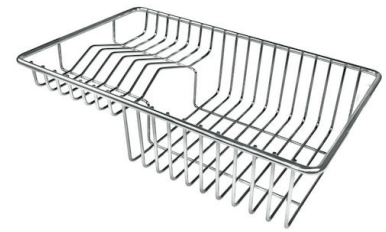

Waste fitting

3,5" drain

FEATURES

Basket 3,5" waste fitting

The drain is equipped with a large 3.5" drain, with the practical basket cap that prevents the discharge of solid parts.

BRANDY

The Brandy finish is obtained by treating steel with a physical process called PVD (Physical Vacuum Deposition) which deposits particles of noble metals on the surface. The result is a unique and refined aesthetic effect, and an improvement of the mechanical properties of the steel which is more resistant to impact and scratches.

Small radius

Bowls with squared shapes with a modern design and an increased capacity, for a minimal aesthetics connected with an extreme practicality.

TECHNICAL DATA

Intaglio per il troppo-pieno
Recess for housing the over-flow

- Built-in cut out for FTS – Foratura per installazione FTS

OPTIONAL ACCESSORIES

Cestello inox
8612 000

Glass chopping board
8631 300

HPDE Chopping board
8657 001

HPDE Twin chopping board
8644 101

Stainless steel plate rack
8100 154

Stainless steel plate rack
8100 303
* only in combination with the accessory
8644 101

Stainless steel plate rack
8100 201

White bowl
8153 100

Black grid
8100 617

**Graters kit with ring-holder and
food collection tray**
8159 101
* only in combination with the accessory
8644 101